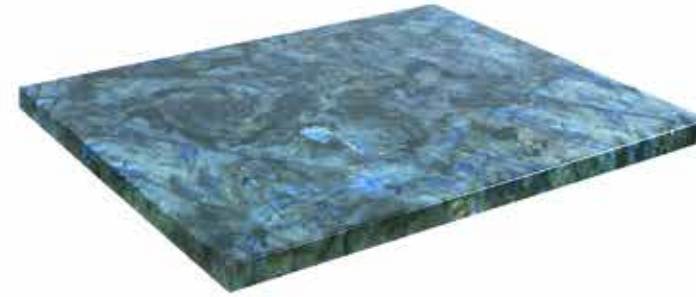

Great Furniture. Great Prices.

Everyday Restaurant Furniture, Inc.
Address: 7030 Buford Hwy NE, Atlanta, GA 30340
Toll Free : 877-510-5581
Tel: 770-817-3005
Fax: 678-527-0927
www.erp-restaurantfurniture.com