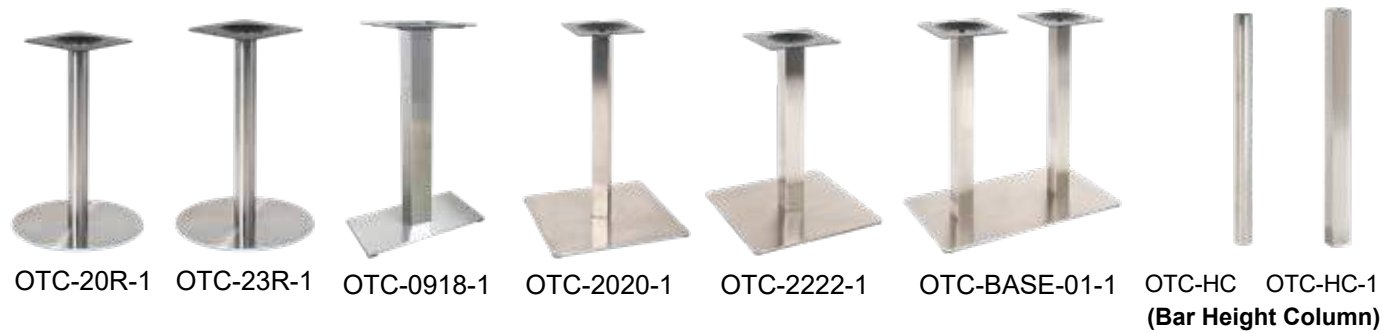

3-Piece Stainless Steel Table Bases (Indoor)

Regular Height		Bar Height		Description
Item No.	Weight (lbs)	Item No.	Weight (lbs)	
<i>OTC-20R-1</i>	36	<i>OTC-20R-1-BAR</i>	38	20" Round w/ 3"Column
<i>OTC-23R-1</i>	40	<i>OTC-23R-1-BAR</i>	42	23" Round w/ 3"Column
<i>OTC-0918-1</i>	23	<i>OTC-0918-1-BAR</i>	25	9" x 18" Rectangle Table Base
<i>OTC-2020-1</i>	38	<i>OTC-2020-1-BAR</i>	41	20" x 20" Square Table Base
<i>OTC-2222-1</i>	45	<i>OTC-2222-1-BAR</i>	48	22" x 22" Square Table Base
<i>OTC-BASE-01-1</i>	49	<i>OTC-BASE-01-1-BAR</i>	55	15"X27" Rectangle Table Base
-	-	<i>OTC-HC</i>	5	Round Bar Height Column
-	-	<i>OTC-HC-1</i>	7	Square Bar Height Column