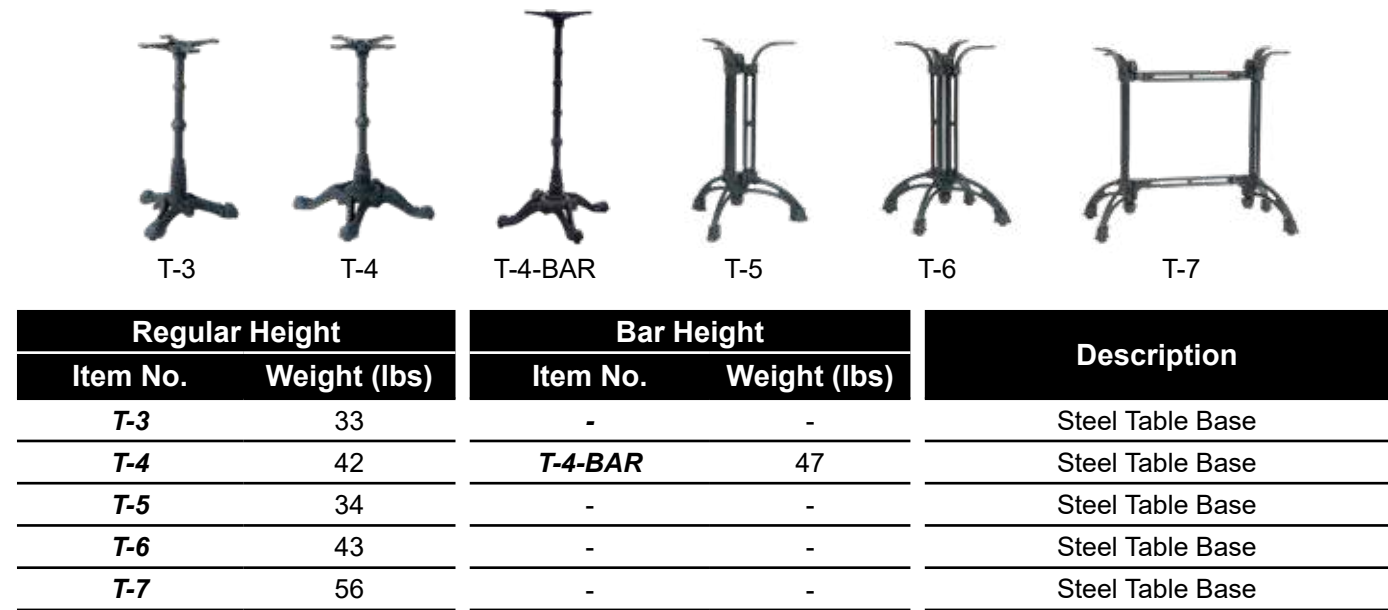

3-Piece Table Bases (Indoor Only)

Regular Height		Bar Height		Description
Item No.	Weight (lbs)	Item No.	Weight (lbs)	
T-3	33	-	-	Steel Table Base
T-4	42	T-4-BAR	47	Steel Table Base
T-5	34	-	-	Steel Table Base
T-6	43	-	-	Steel Table Base
T-7	56	-	-	Steel Table Base