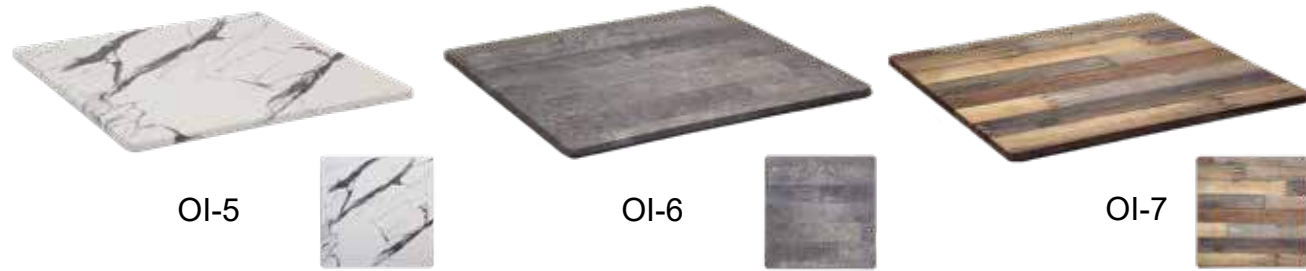

Indoor/Outdoor Table Tops

1 3/8" Thick Molded Compression Table Tops

Item No.	Item No.	Item No.	Size	Weight(lbs)
OI-5-2424	OI-6-2424	OI-7-2424	24" x 24"	17
OI-5-3030	OI-6-3030	OI-7-3030	27.5" x 27.5"	22
OI-5-3048	OI-6-3048	OI-7-3048	27.5" x 48"	40
OI-5-3636	OI-6-3636	OI-7-3636	36" x 36"	36